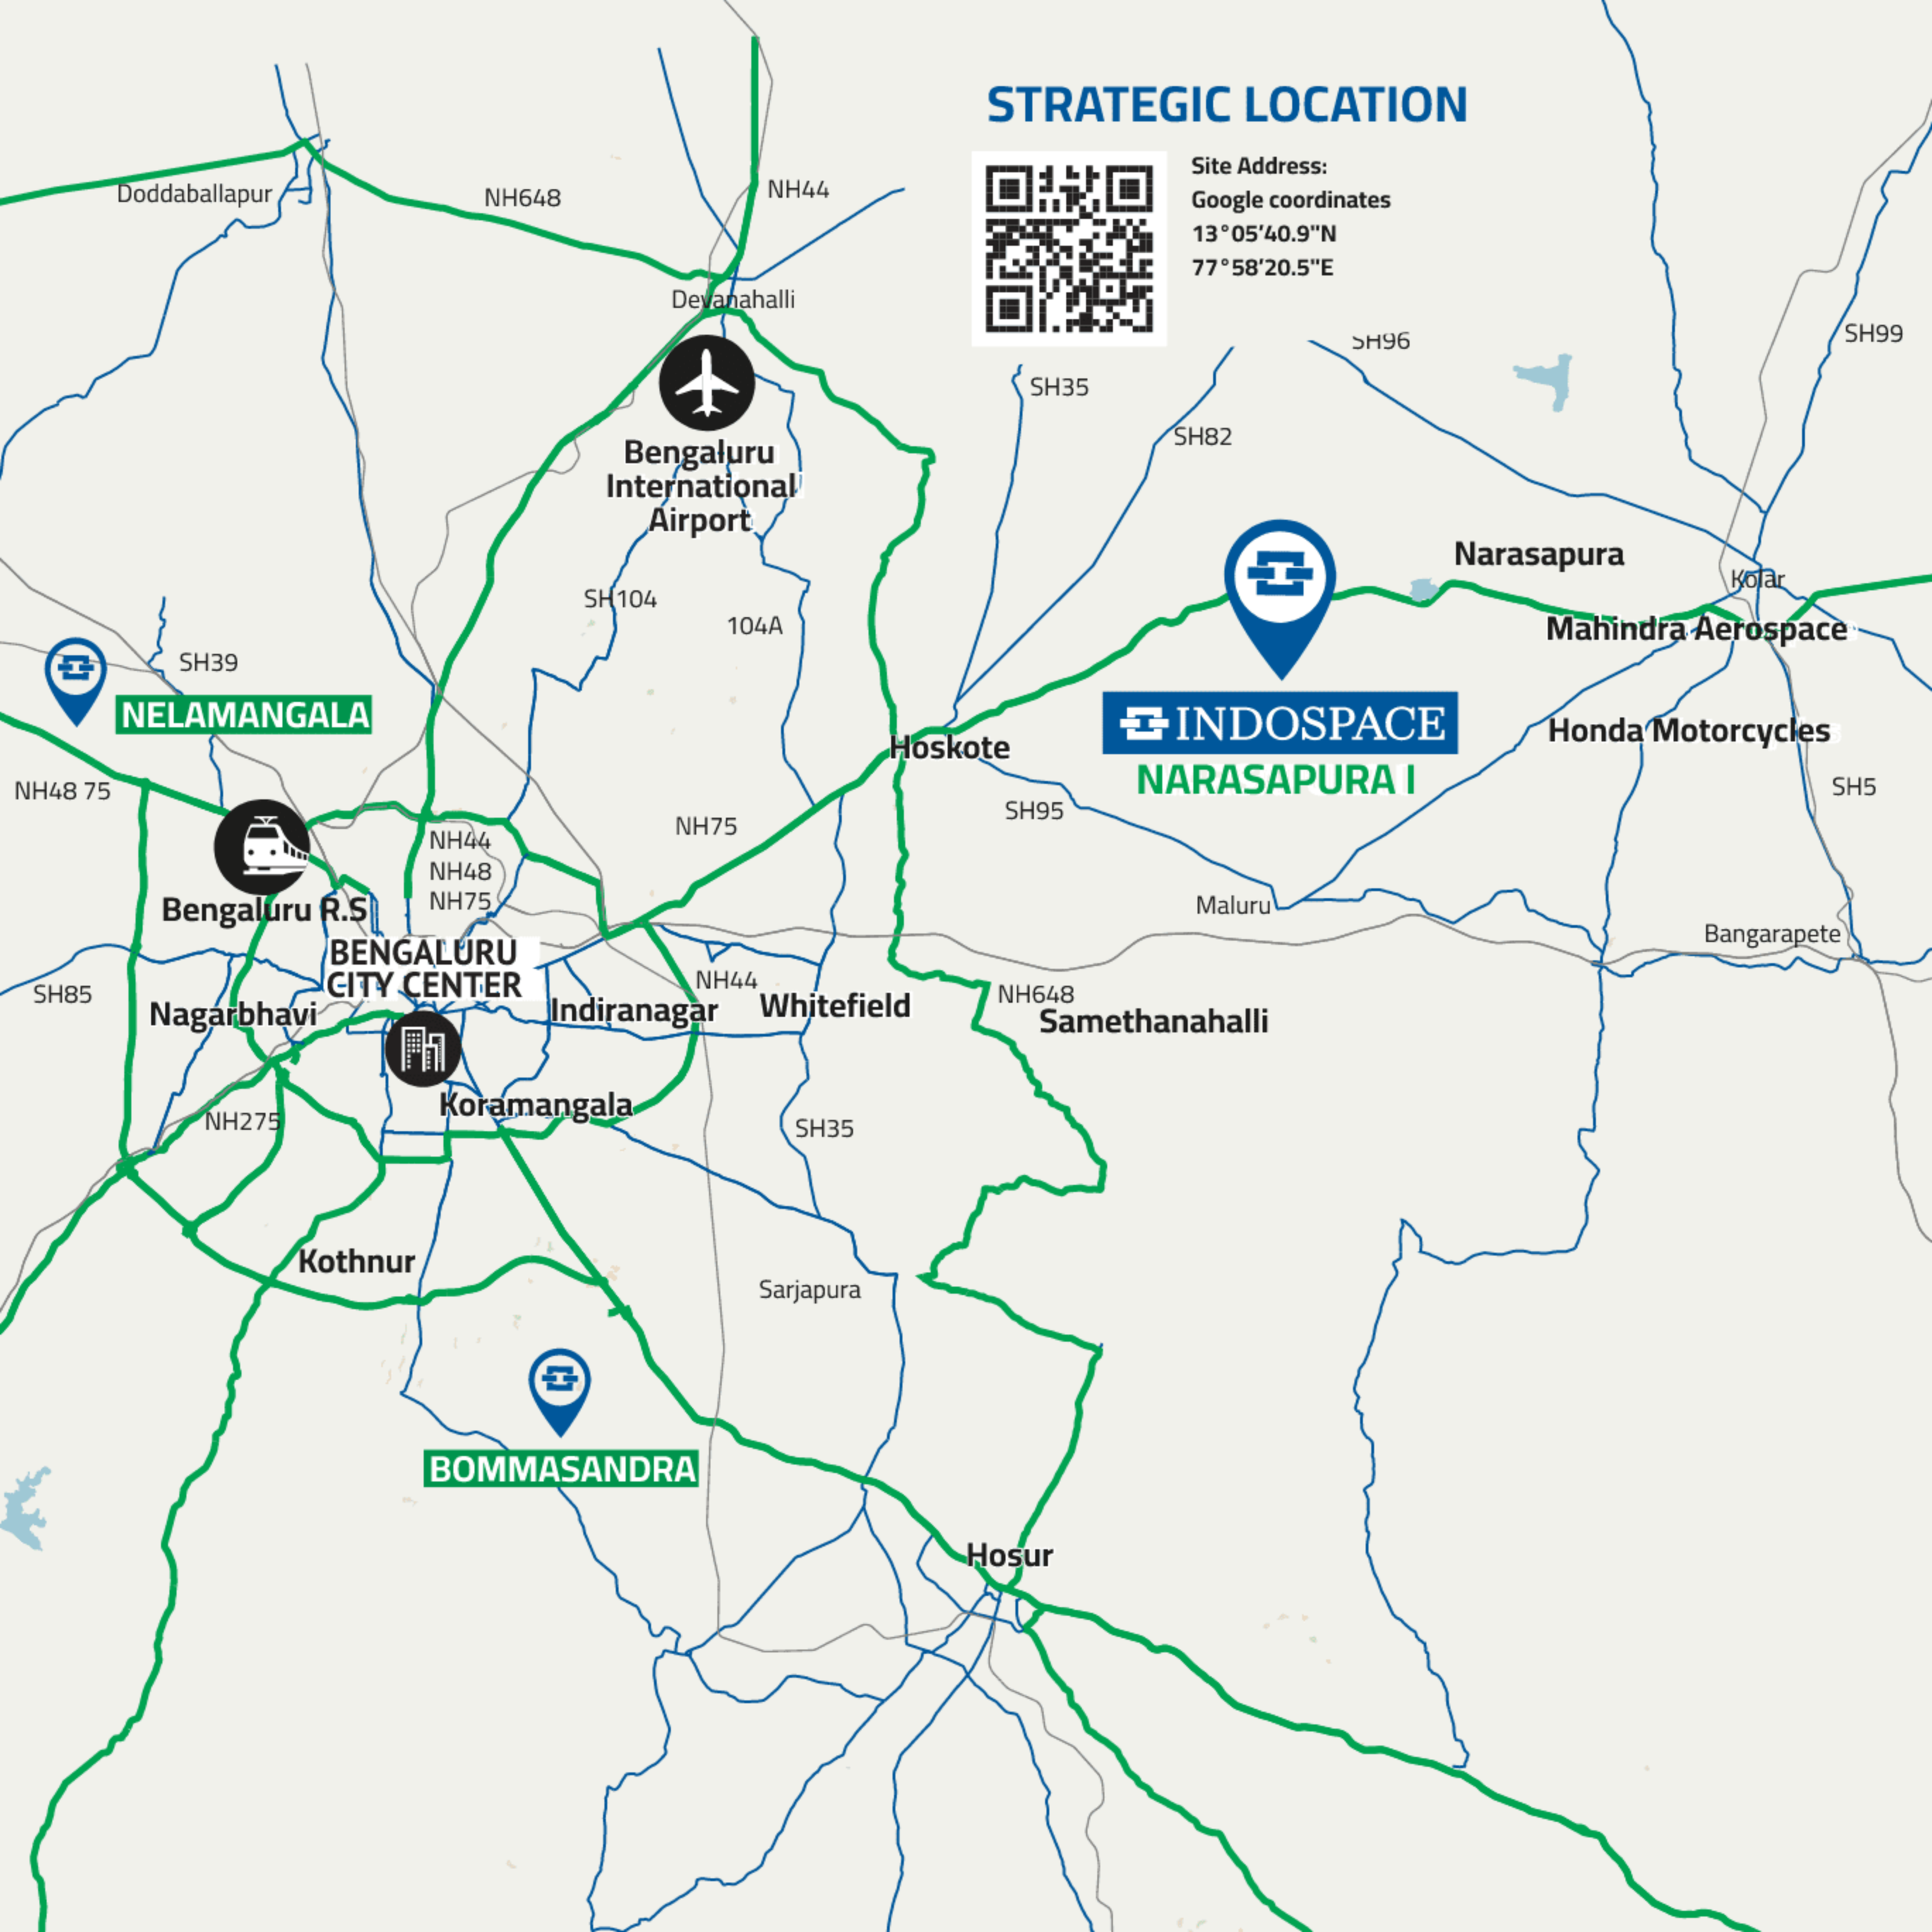

# STRATEGIC LOCATION

Site Address:  
Google coordinates  
13° 05' 40.9" N  
77° 58' 20.5" E

 **INDOSPACE**  
**NARASAPURA I**

**NELAMANGALA**

**BOMMASANDRA**